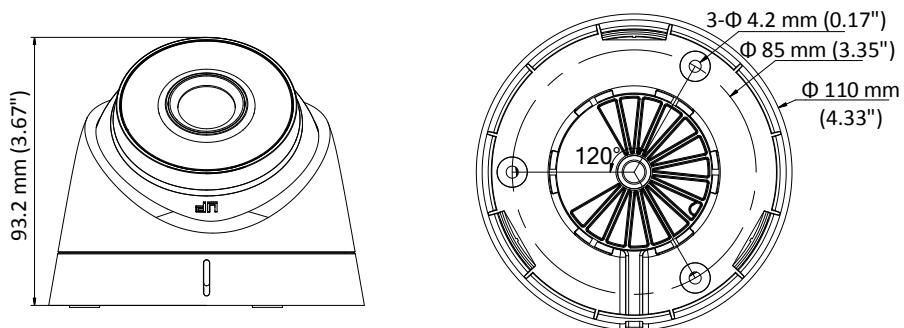

Order Models

DS-2CE56D8T-IT1F

Dimension